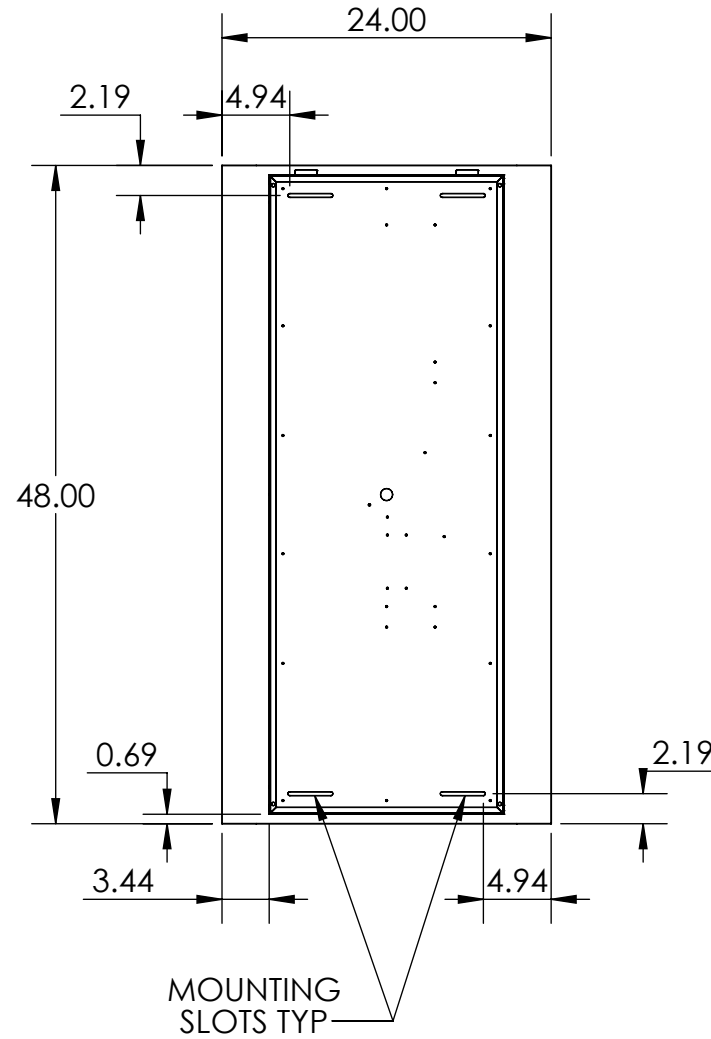

KELLY-24.00X48.00

DIMS IN INCHES

REV. A

SCALE: 1:14

PG.1 OF 3

APPROVED BY:

DATE:

REVISION REQUESTED

KELLY-24.00X48.00

DIMS IN INCHES

REV. A

SCALE: 1:14

PG.2 OF 3

APPROVED BY:

DATE: _____

REVISION REQUESTED