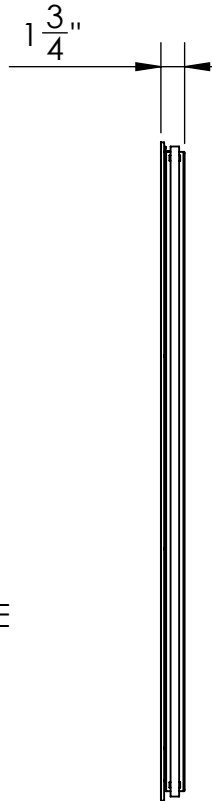

APPROVED BY: _____

DATE: _____

REVISION REQUESTED

OPTIONAL 347 VAC AVAILABLE

SPECIFICATIONS:

1. THE MC CABLE IS BROUGHT IN THROUGH THE CHASSIS KNOCKOUT.
2. INSERT GROUND WIRE IN GROUNDED CONNECTOR.
3. INSERT HOT AND NEUTRAL WIRE INTO LUMINAIRE DISCONNECT.
4. NO ELECTRICAL BOX REQUIRED.
5. ELECTRICAL POWER SHOULD BE CONTROLLED BY A LIGHT SWITCH.

FIXTURE MUST BE MOUNTED TO A MECHANICALLY SOUND SURFACE SUCH AS WALL STUDS TO SUPPORT ITS WEIGHT OR INJURY MAY HAPPEN.

MOUNTING HOLES ARE PROVIDED ON THE CHASSIS (SEE PG 2).

POWER 120 VAC, 0.5 AMPS

LUMIDESIGN

KELLY-24.00X48.00

DIMS IN INCHES

REV. A

SCALE: 1:14

PG.1 OF 3

APPROVED BY:

DATE:

REVISION REQUESTED

KELLY-24.00X48.00

DIMS IN INCHES

REV. A

SCALE: 1:14

PG.2 OF 3

APPROVED BY:

DATE: _____

REVISION REQUESTED