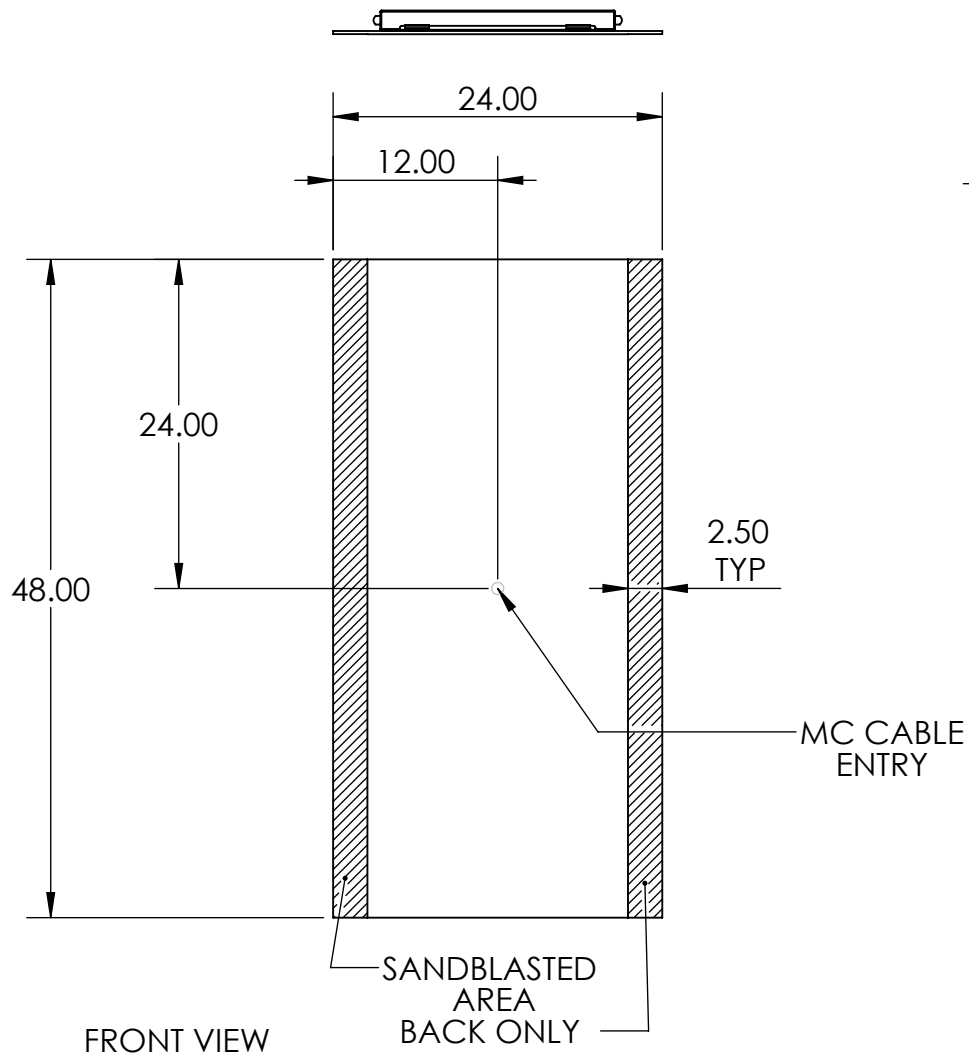

APPROVED BY: _____

DATE: _____

REVISION REQUESTED

OPTIONAL 347 VAC AVAILABLE

SPECIFICATIONS:

1. THE MC CABLE IS BROUGHT IN THROUGH THE CHASSIS KNOCKOUT.
2. INSERT GROUND WIRE IN GROUNDED CONNECTOR.
3. INSERT HOT AND NEUTRAL WIRE INTO LUMINAIRE DISCONNECT.
4. NO ELECTRICAL BOX REQUIRED.
5. ELECTRICAL POWER SHOULD BE CONTROLLED BY A LIGHT SWITCH.

FIXTURE MUST BE MOUNTED TO A MECHANICALLY SOUND SURFACE SUCH AS WALL STUDS TO SUPPORT ITS WEIGHT OR INJURY MAY HAPPEN.

MOUNTING HOLES ARE PROVIDED ON THE CHASSIS (SEE PG 2).

POWER 120 VAC, 0.5 AMPS

LUMIDESIGN

KELLY-24.00X48.00

DIMS IN INCHES

REV. A

SCALE: 1:14

PG.1 OF 3

APPROVED BY:

DATE:

REVISION REQUESTED

STANDARD SPECIFICATIONS

LED SPECIFICATIONS	AVG RATED LIFE (hrs): 80000	
	TOTAL LUMENS @ SOURCE: 4800	LUMENS: 600/FT
	CRI: 89-91	
	LED CHIPSET: EPISTAR	
POWER SPECIFICATION	24V DC	
	NOMINAL LENGTH (FT): 8'	
	NOMINAL WATTAGE: 5 WATTS/FT	